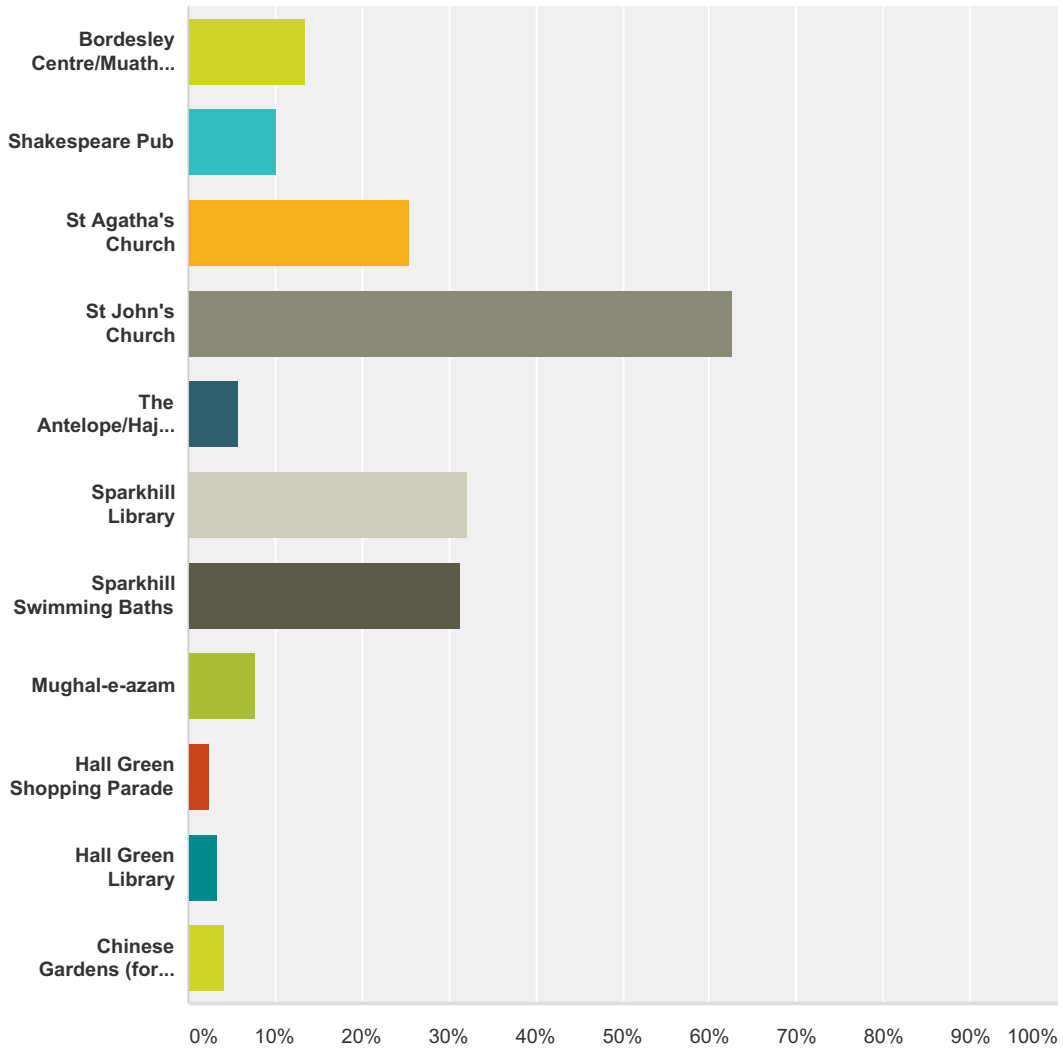

Q1 Which buildings on Stratford Road do you think we should make 3D in our My Route publication? Please select no more than 3 choices.

Answered: 118 Skipped: 0

Answer Choices	Responses
Bordesley Centre/Muath Trust	13.56% 16
Shakespeare Pub	10.17% 12
St Agatha's Church	25.42% 30
St John's Church	62.71% 74
The Antelope/Hajee's Spices	5.93% 7
Sparkhill Library	32.20% 38

Stratford Road 3d Buildings Poll

SurveyMonkey

Sparkhill Swimming Baths	31.36%	37
Mughal-e-azam	7.63%	9
Hall Green Shopping Parade	2.54%	3
Hall Green Library	3.39%	4
Chinese Gardens (former police station)	4.24%	5
Total Respondents: 118		